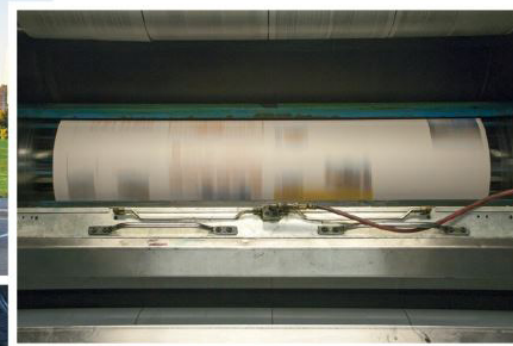

Star Tribune Commercial Services

Did you know that Star Tribune offers a variety of **commercial services** that your company can take advantage of today?

From **hauling products** across Minnesota to **commercial printing** and **warehouse storage**, we are a reliable partner for your commercial needs.

The best part, with Star Tribune's **extensive distribution network** and **experience in the marketplace**, you can be assured we'll successfully deliver your requests on time and on budget.

So, put the **power of Star Tribune to work for you** today and let us help you get it done right.

HAULING / HOME DELIVERY NETWORK / COMMERCIAL PRINTING / CROSS DOCKING & WAREHOUSING / TRUCK ADVERTISING

For more information call 612.673.7009 or visit [StarTribune.com/advertise](https://www.startribune.com/advertise)