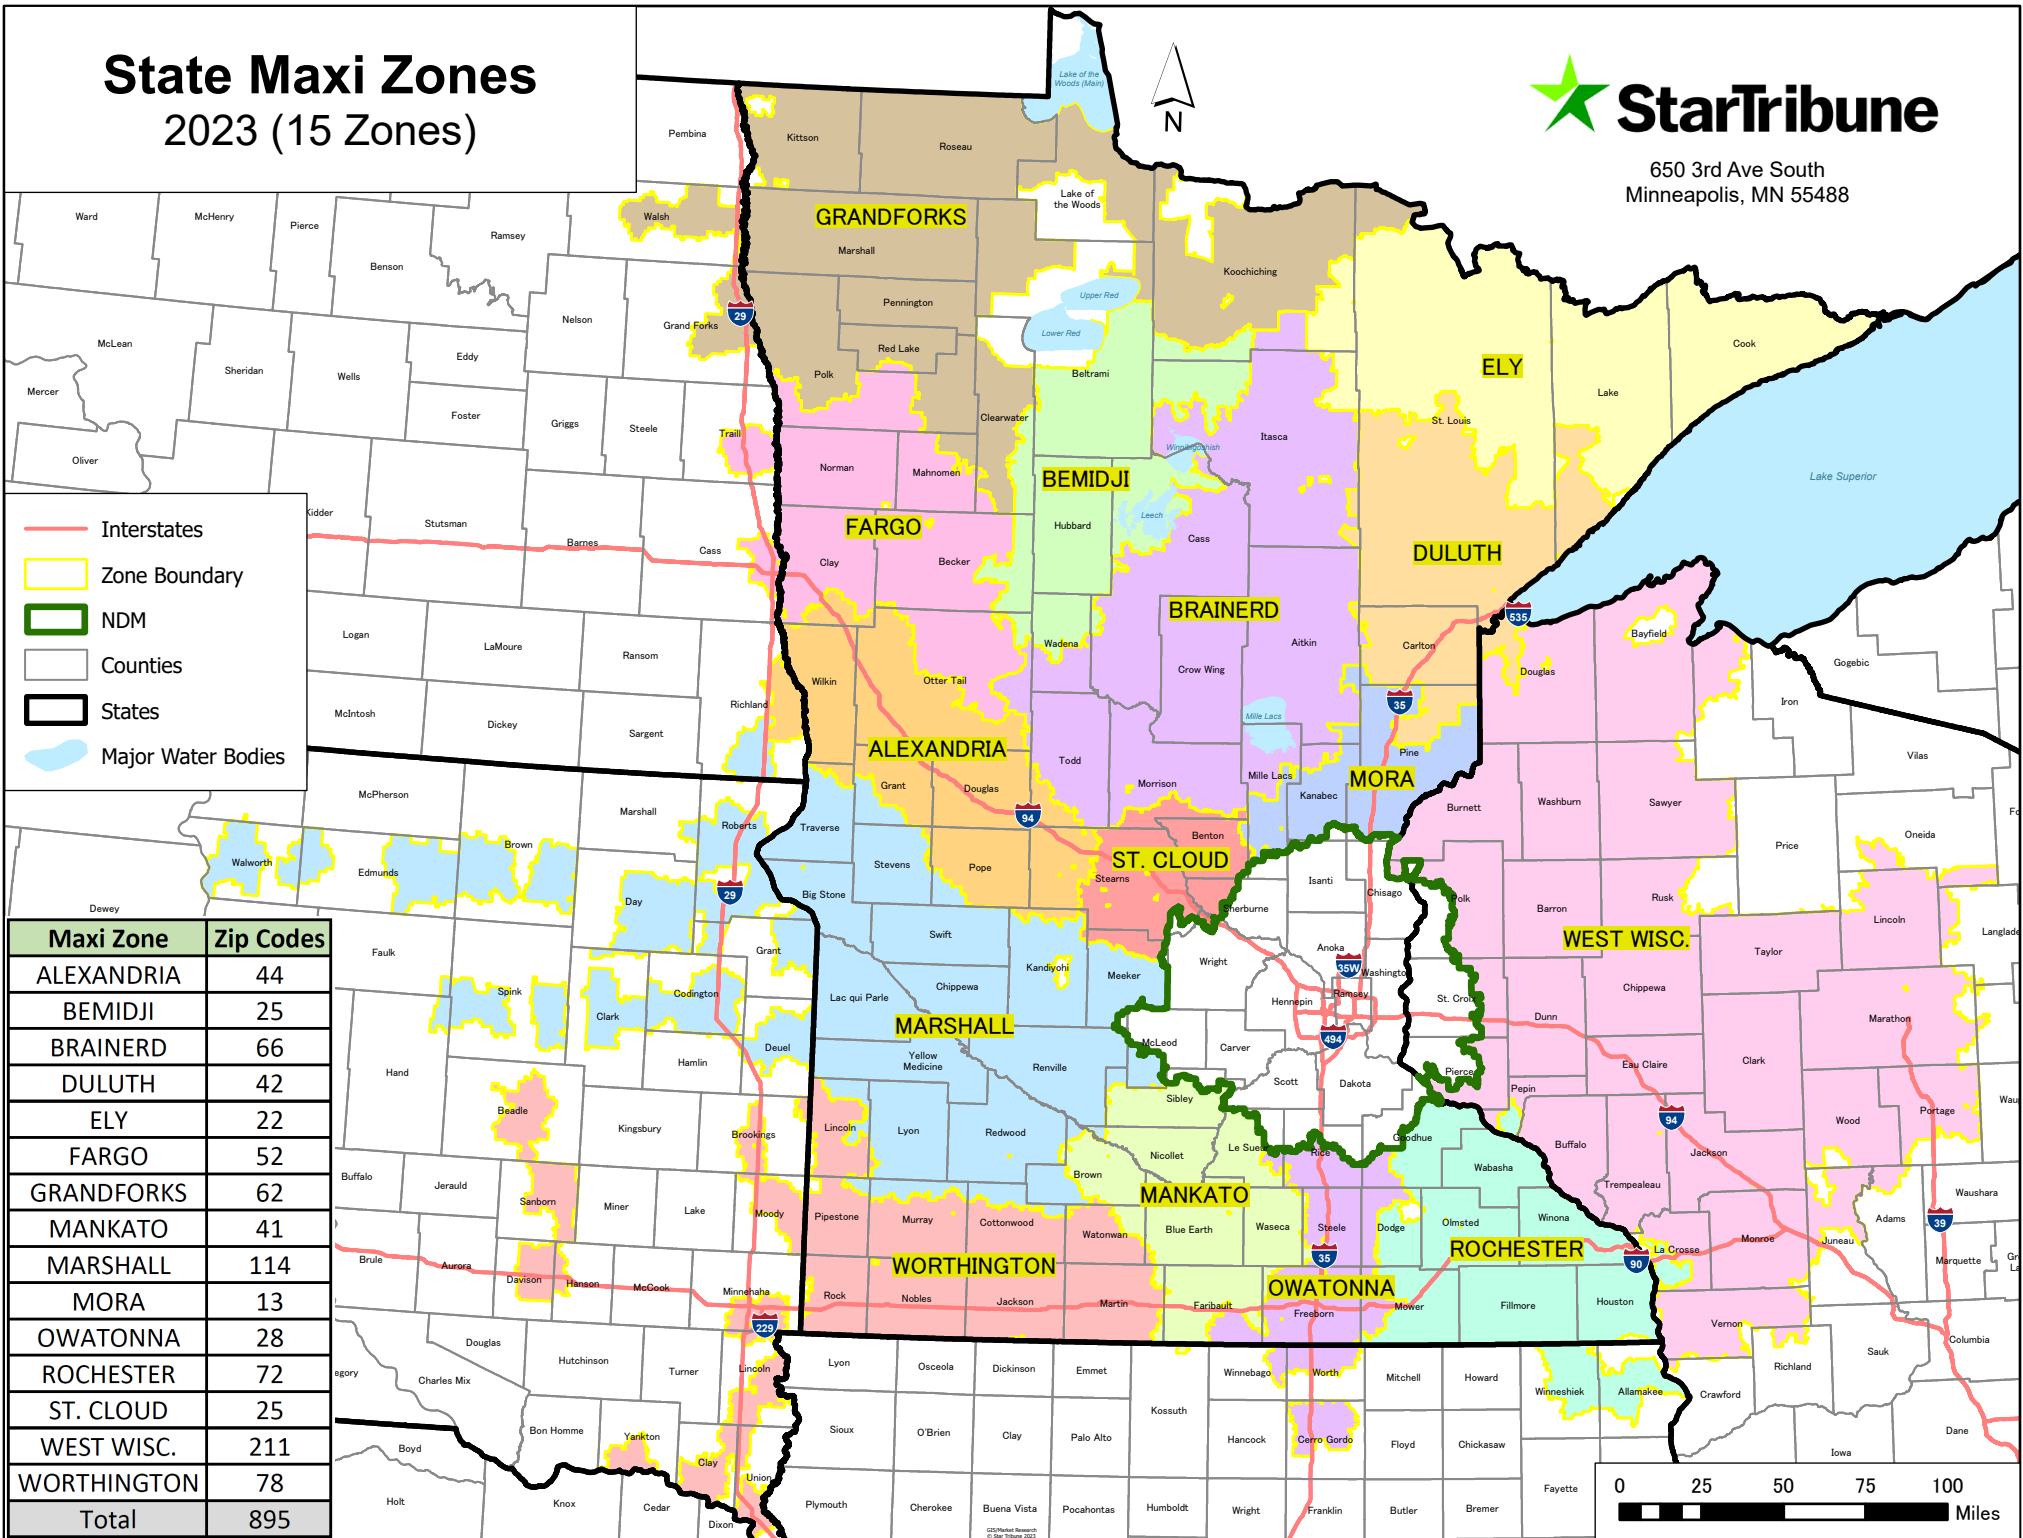

State Maxi Zones

2023 (15 Zones)

650 3rd Ave South
Minneapolis, MN 55488

- Interstates
- Zone Boundary
- NDM
- Counties
- States
- Major Water Bodies

Maxi Zone	Zip Codes
ALEXANDRIA	44
BEMIDJI	25
BRAINERD	66
DULUTH	42
ELY	22
FARGO	52
GRANDFORKS	62
MANKATO	41
MARSHALL	114
MORA	13
OWATONNA	28
ROCHESTER	72
ST. CLOUD	25
WEST WISC.	211
WORTHINGTON	78
Total	895