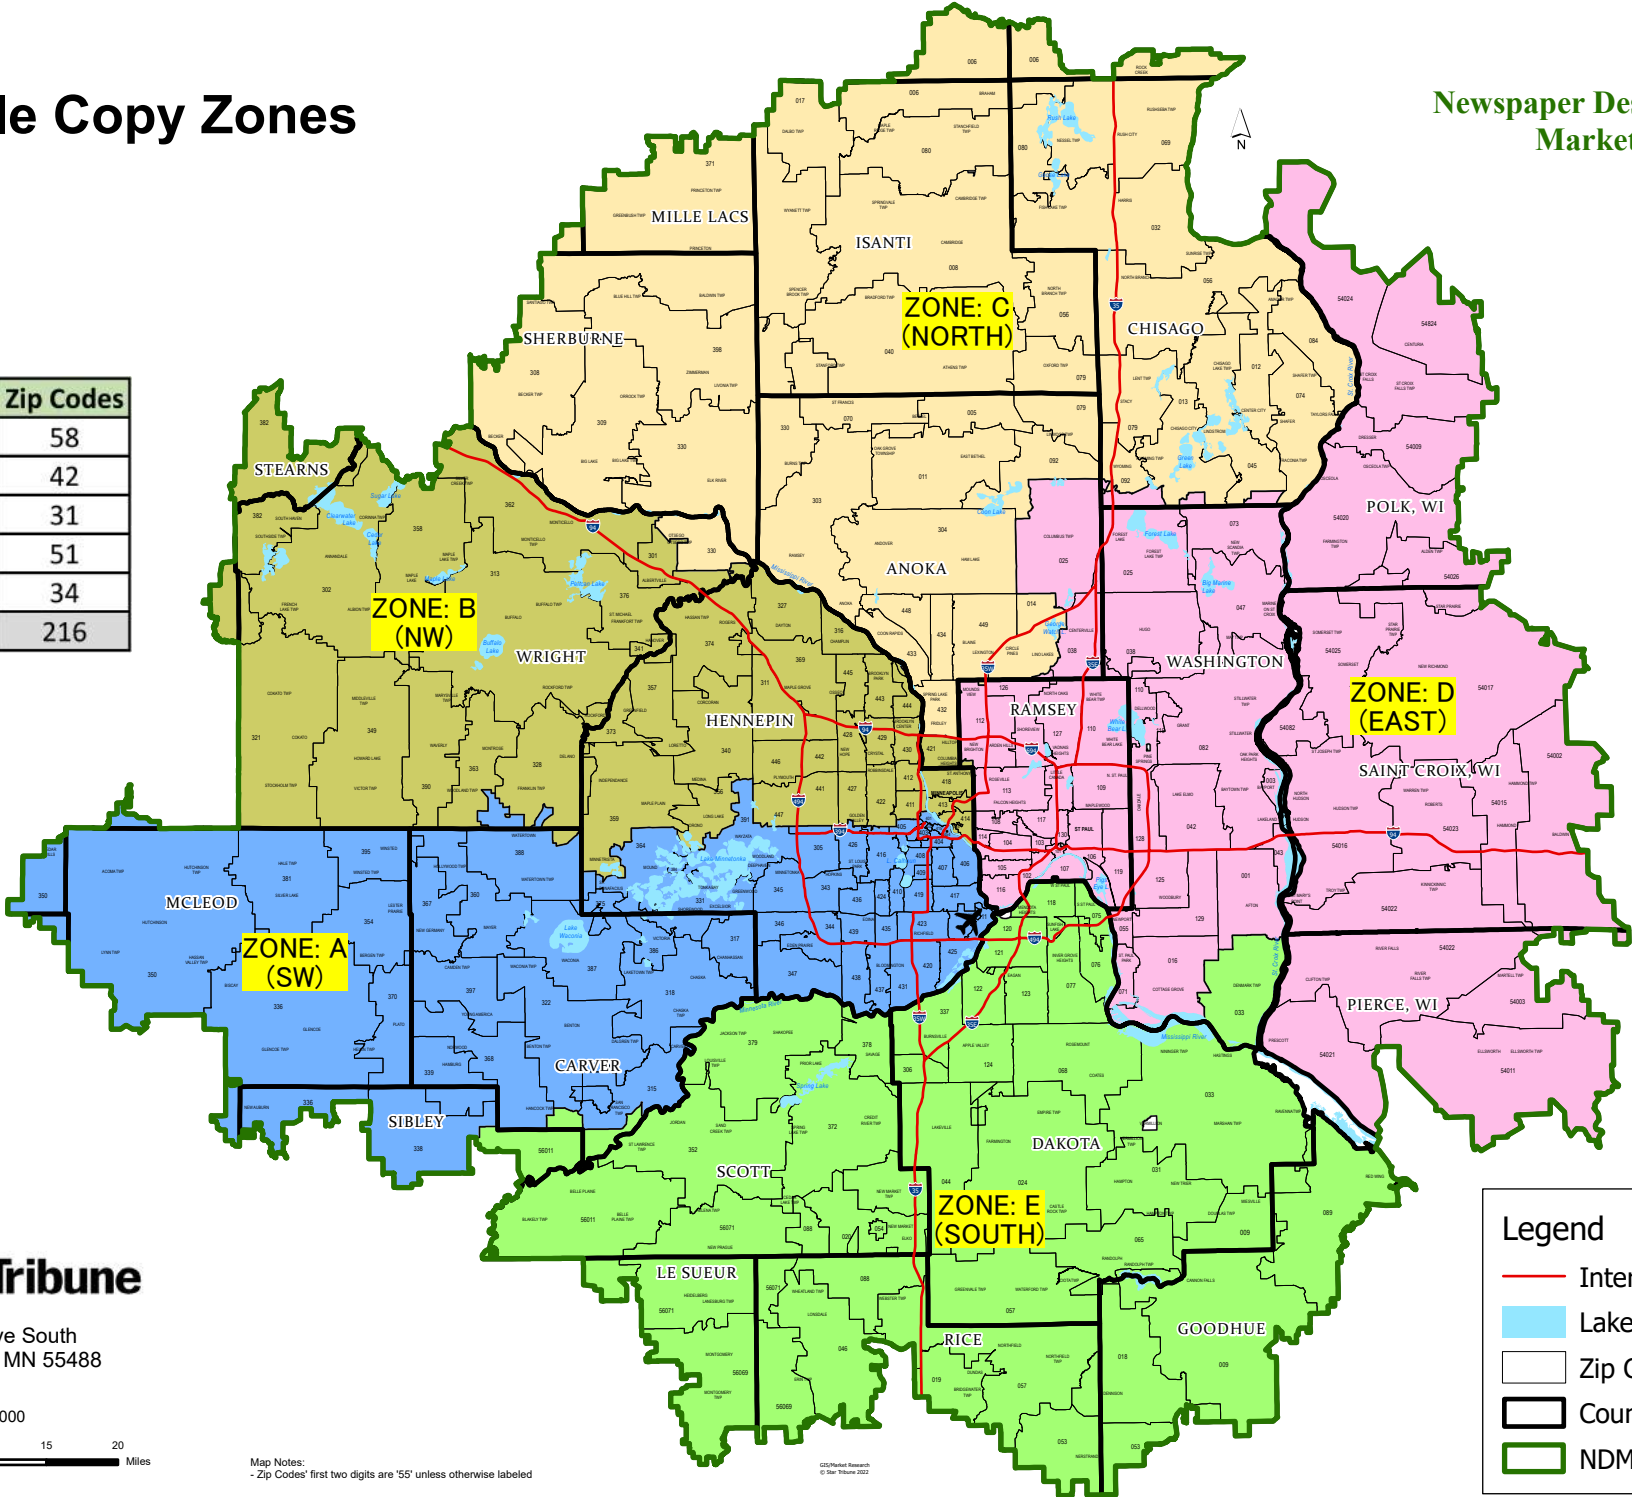

Single Copy Zones 2023

Newspaper Designated
Market (NDM)

SC Zone	Zip Codes
A	58
B	42
C	31
D	51
E	34
NDM Total	216

650 3rd Ave South
Minneapolis, MN 55488

1:850,000

GIS/Market Research
© Star Tribune 2022

Legend

- Interstate
- Lakes & Rivers
- Zip Codes
- Counties
- NDM